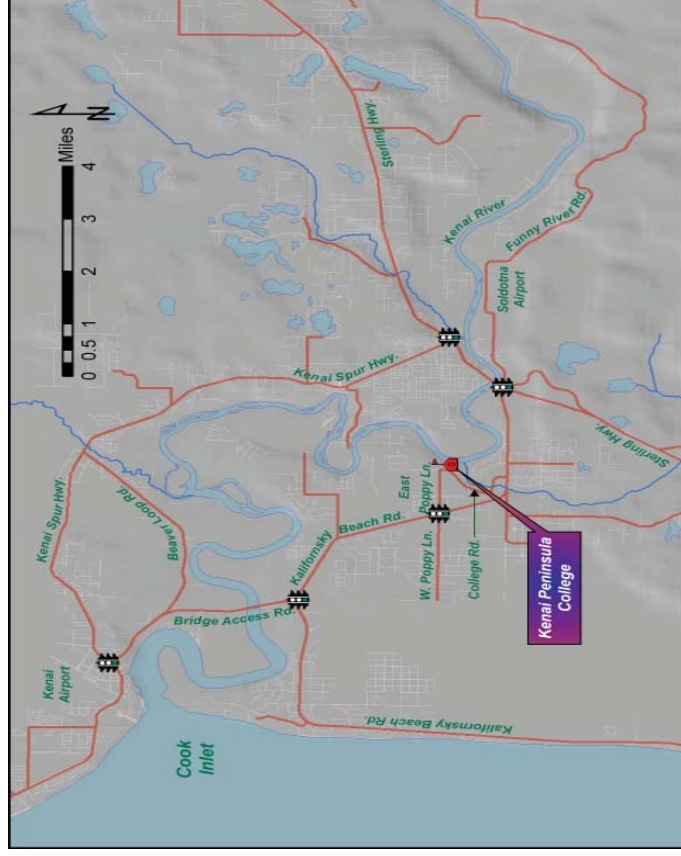

Campus Location		Room #	Building
Advancement Office		128	Goodrich
Adult Basic Education		153	Brockel
Anthropology Lab		212	Goodrich
Business & Industry Faculty		204	2nd Floor Ward
Business Offices		139	McLane
Campus Services		139	McLane
G.L. Freeburg Art Gallery		160	Brockel
Arts & Sciences Faculty		225-238	2nd Floor McLane
Biology Lab		145	McLane
Bookstore		144	McLane
Career & Comm. Engmt. Cntr.		139N	McLane
Chemistry Lab		140	McLane
Computer Labs		117 & 119	Ward
Conference Room		203	Ward
Counselors		139B & 139 C	McLane
Distance Education Lab		155B	Brockel
Electronics Lab		205	Ward
Evening Coordinator		139	McLane
Faculty Secretaries		204 Ward (B&I) & 231 McLane (A&S)	McLane
Financial Aid Office		139A	McLane
GED Testing (Learning Center)		153	Brockel

Campus Location		Room #	Building
Health Clinic		106	Ward
Instrumentation Lab		131	Goodrich
Learning Center		153	Brockel
Library		162	Brockel
Machine Shop		104	Ward
Maintenance		100D McLane; 102 Ward	Ward
Mechanical Lab		102A	Ward
Media Center		162A	Brockel
Paramedic Classroom/Lab		201	Ward
Part-time (Adjunct) Faculty		125	Goodrich
Peer Advisor Desk		139	McLane
Petroleum Simulator		129	Goodrich
Receptionist		139	McLane
Skywalk Commons		238-239	Goodrich
Student Services		139	McLane
Student Union		161	McLane
Welding Shop		101	Ward

Kenai River Campus Staff Office Locations

Atcheson, Dave	139	Kerley, Kennedy	102B
Becher, Kathy	106	Lagoutaris, John	139N
Blanchford, Shelly	139L	Lee, Sue	139
Burford, Carrie	139A	Lewis, Val	139
Castimore, Dan	118E	McDermott, Pam	153
DesOrmeaux Sarah	139	Miller, Phillip	100D
Dombovy, Patty	204	Musgrove, Thelma	153
Downing, Liz	118	Pfeiffer, Andy	118E
Dyer, Teena	139H	Reemstma, Eileen	152
Evanson, Sue	152	Roper, Marina	140A
Finwall, Cindy	139K	Stang, Dave	102B
Fuerstenau, Jane	162	Taylor, Diane	153A
Gere, Gwen	144A	Timlin, Krista	139M
Hagelund, Naomi	128	Turner, Gary	152A
Hagen, Melanie	139	Ward, Pam	102B
Hakala, Karen	139E	Wallace, Curt	139G
Hardy, Billie	153	Zimmerman, Marci	139F
Hill, Jacque	231	Zimplemann, Meagan	162
Howell, Bill	139D		
Jensen, Mark	118F		
Kendrick, Suzie	128		

KRC is located off Kalifornsky Beach Rd. on College Road on the banks of the world famous Kenai River.